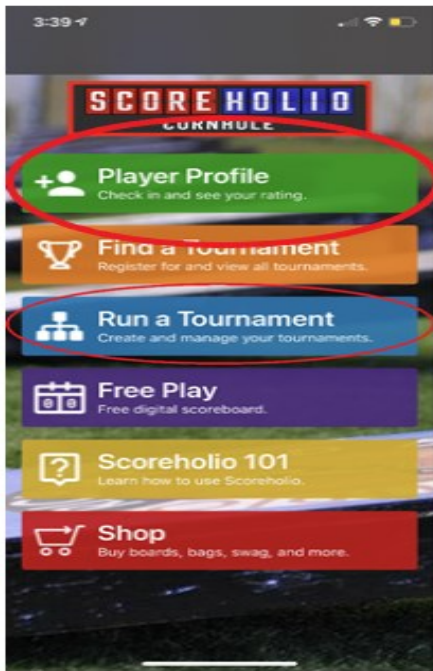

## Create a Player Profile

- Download the Scoreholio app
- Click on player profile
- Create a player profile