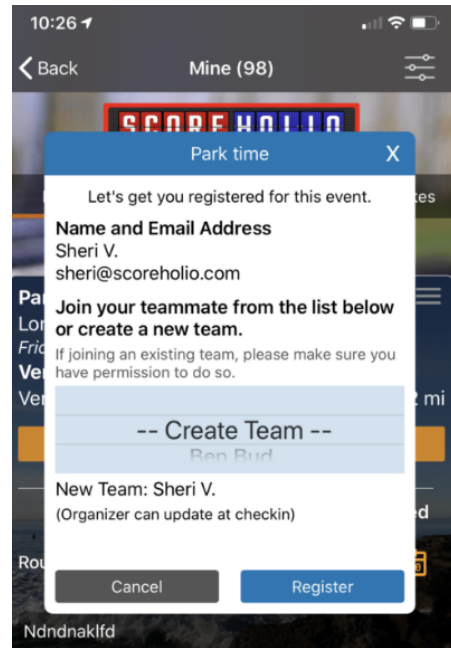

Pre-registration

- -Click "Find a Tournament"
- Click on the tournament you're playing in
- Find your partner and join their team. Or Create team if you're the first one to register