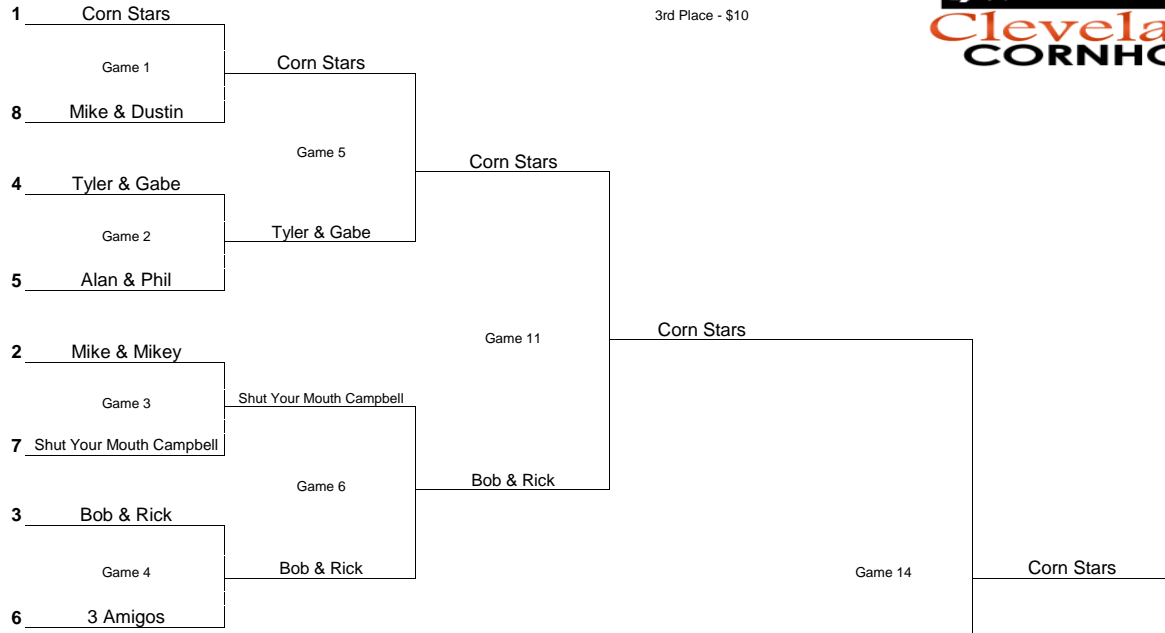

Division IV - 8 Team Double Elimination Bracket
 Higher Seed (lower number) is the home team in the Winners Bracket only

1st Place - \$80
 2nd Place - \$40
 3rd Place - \$10

Winners Bracket

Losers Bracket