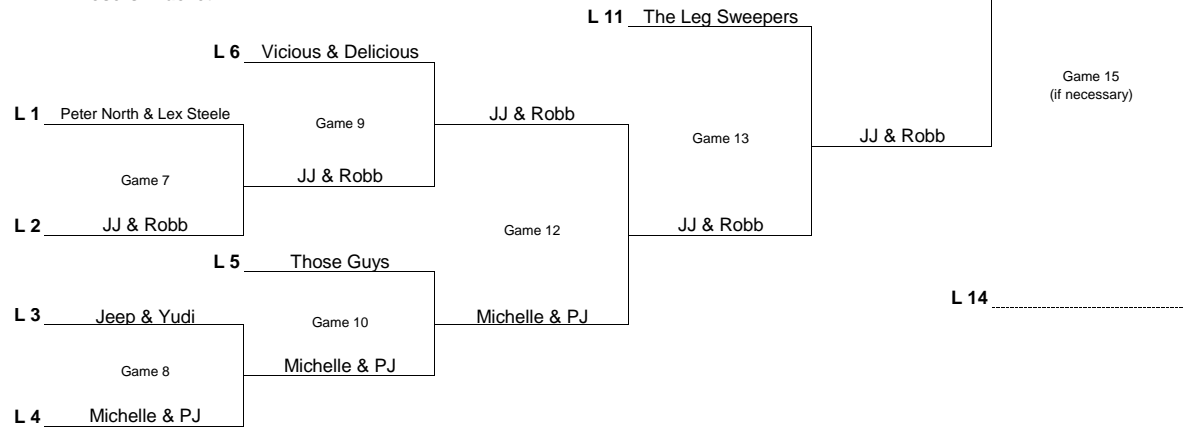

Division II - 8 Team Double Elimination Bracket
 Higher Seed (lower number) is the home team in the Winners Bracket only

1st Place - \$80
 2nd Place - \$40
 3rd Place - \$10

Winners Bracket

Losers Bracket

Game 15
(if necessary)