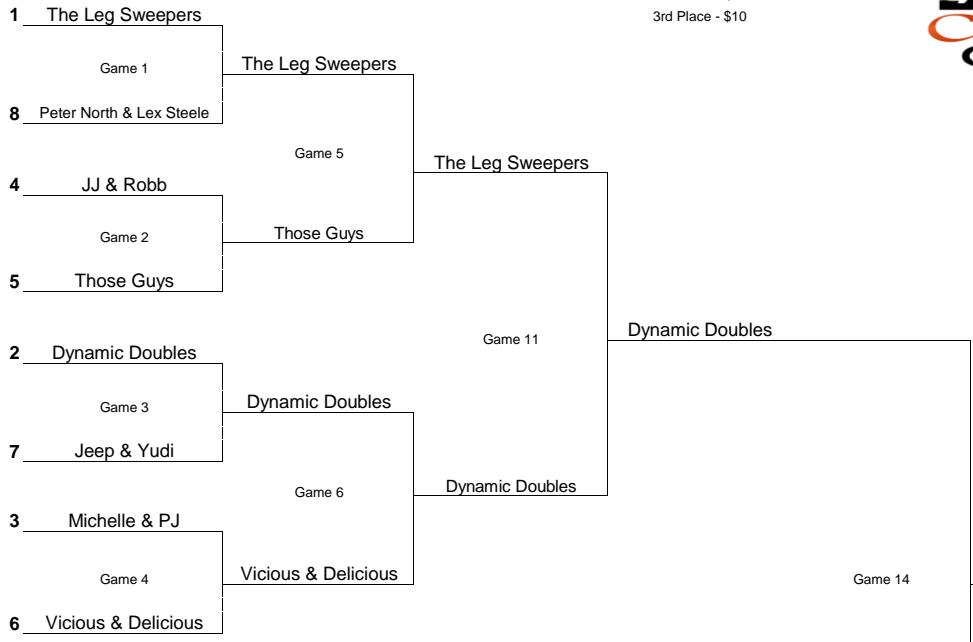

Division II - 8 Team Double Elimination Bracket
 Higher Seed (lower number) is the home team in the Winners Bracket only

1st Place - \$80
 2nd Place - \$40
 3rd Place - \$10

Winners Bracket

Losers Bracket

Game 15
(if necessary)