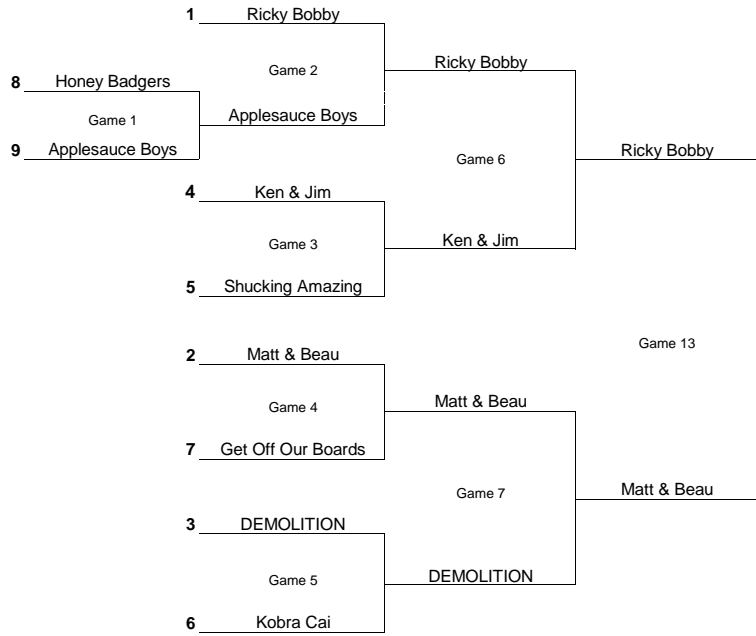

Division I - 9 Team Double Elimination Bracket
 Higher Seed (lower number) is the home team in the Winners Bracket only

Winners Bracket

1st Place - \$80
 2nd Place - \$40
 3rd Place - \$10

Losers Bracket