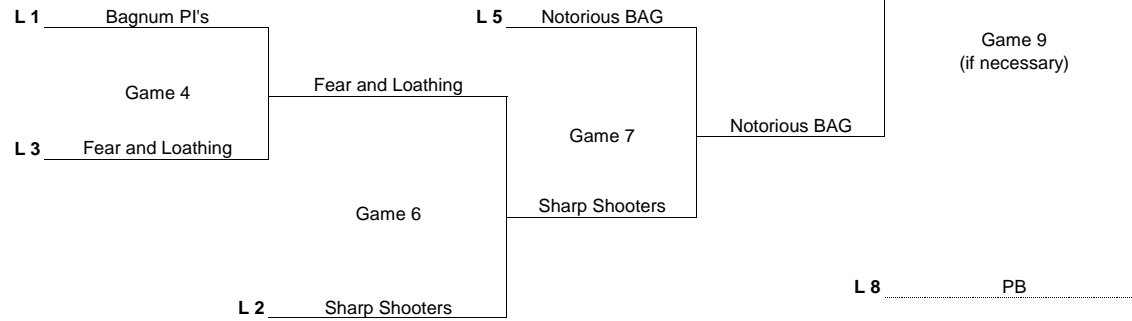

Division III - 5 Team Double Elimination Bracket

Higher Seed (lower number) is the home team in the Winners Bracket

Winners Bracket

Losers Bracket

1st Place - \$50
2nd Place - \$25

Game 9
(if necessary)

Notorious BAG