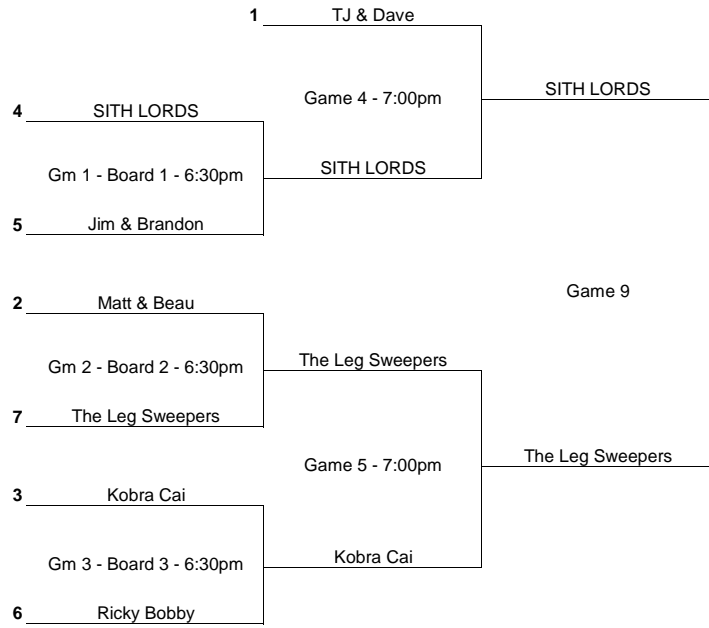

Division I - 7 Team Double Elimination Bracket

Higher Seed (lower number) is the home team in the Winners Bracket only

Winners Bracket

Losers Bracket

1st Place - \$50
 2nd Place - \$30
 3rd Place - \$10