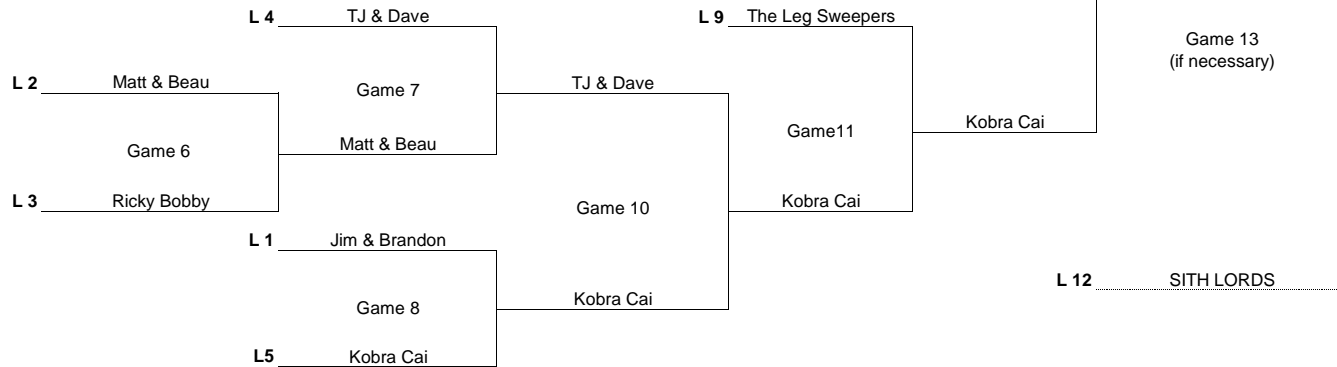

Division I - 7 Team Double Elimination Bracket

Higher Seed (lower number) is the home team in the Winners Bracket only

Winners Bracket

Losers Bracket

1st Place - \$50
 2nd Place - \$30
 3rd Place - \$10